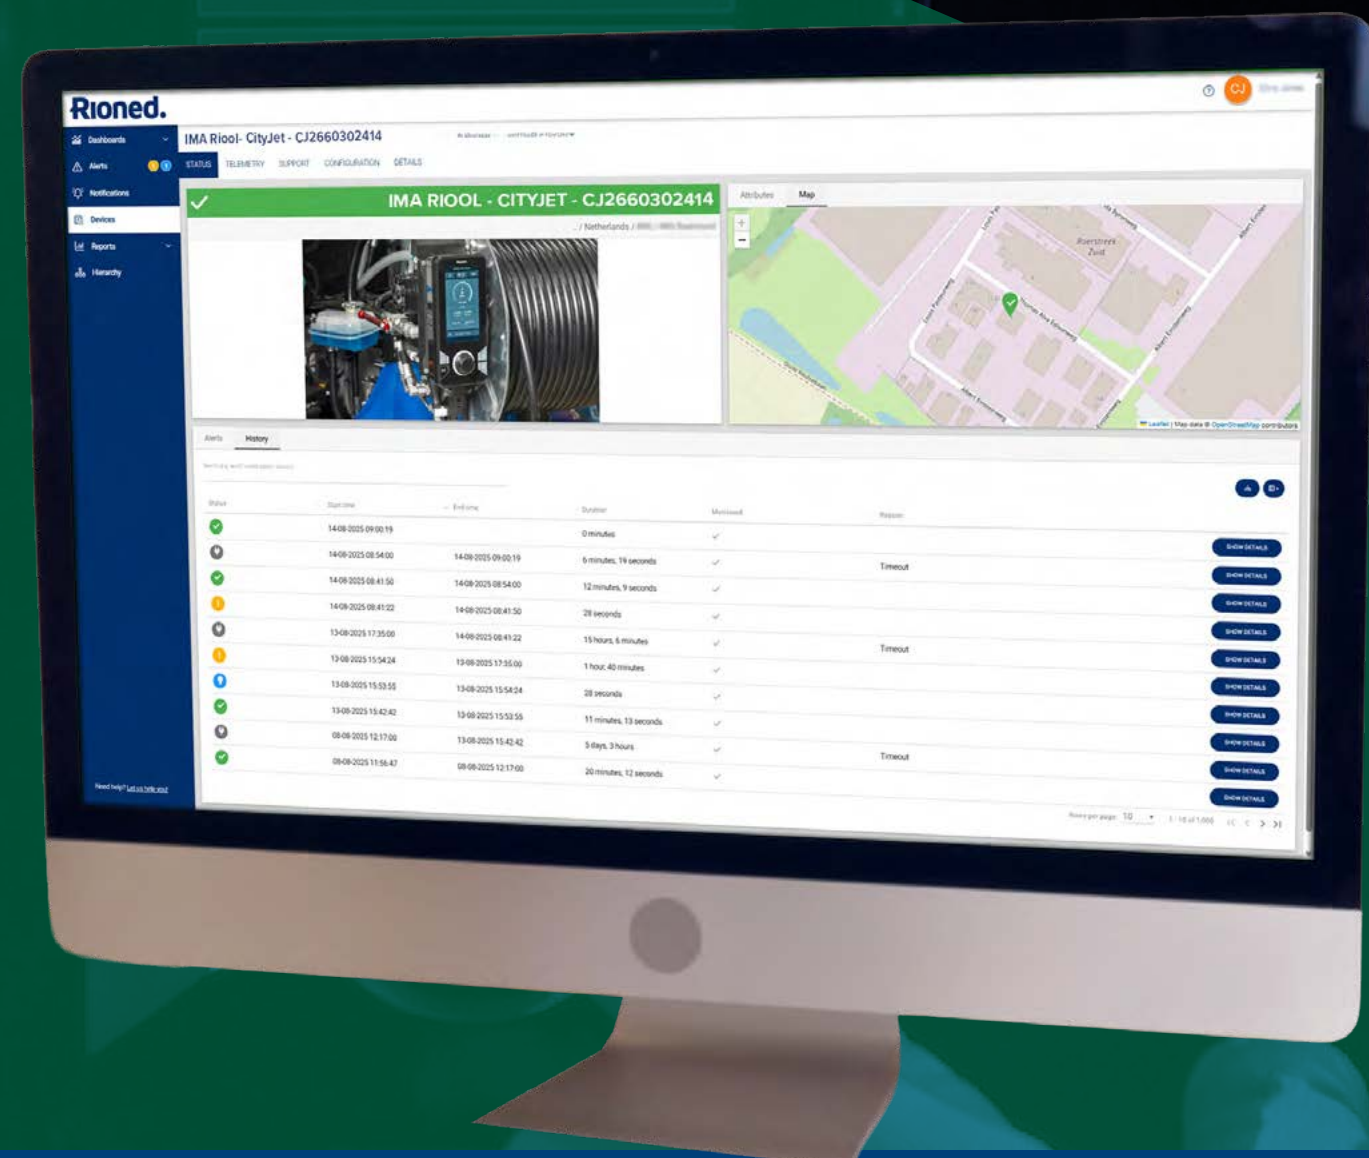

∅
**450mm
DRAINS**

STOP

EMERGENCY STOP

OK

MACHINE MANAGEMENT BUILT-IN

ENHANCED CONTROL VIA

- 1. eCONTROL TOUCH**
- 2. RIOMOTE WITH LCD**

The eControl Touch provides clear machine information and intuitive control. Operators can view data, diagnostics and key operating information on the 7" touchscreen, with essential details also relayed to the LCD screen on the new RioMote.

RioConnect.

FROM THE DRAIN TO THE DEPOT

A SECURE CLOUD-BASED PLATFORM - ACCESSIBLE ANYTIME, ANYWHERE

Fleet managers now have a remote view of how machines are used in the field.

- Machine location
- Operating hours
- Usage data
- Performance data
- Machine status
- Fleet overview

RioConnect.

HOW IT WORKS

Now included with every new CityJet:

- Integrated SIM card
- Live machine data
- Cloud Portal access
- First Year of RioConnect FREE

Machine data is transmitted directly to the RioConnect portal - no integration with your internal IT systems required.

Live data of machine activity, usage patterns and location, supporting better scheduling, maintenance planning and operational control.

RioConnect helps teams act sooner, with custom email alerts that support faster response.