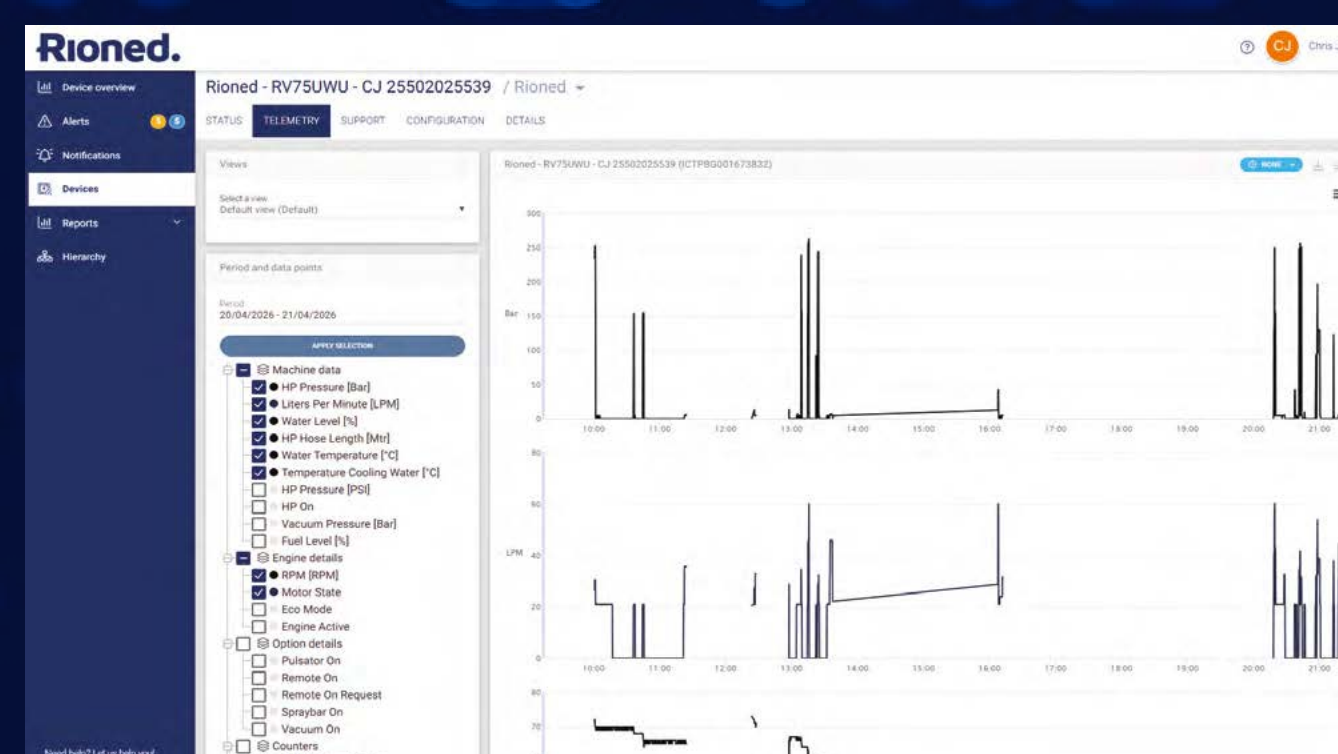

Live data of machine activity, usage patterns and location, supporting better scheduling, maintenance planning and operational control.

RioConnect helps teams act sooner, with custom email alerts that support faster response.

Secure cloud platform

Real-time & historical data

Works via on-board SIM gateway

Single or Multiple Tracked Machines

THE NEW STANDARD IN CONNECTED JETTING

BOOK YOUR CITYJET DEMO

Experience proven jetting performance, advanced control and connected machine monitoring with the CityJet. With RioConnect now included as standard, every new CityJet helps contractors work smarter, manage with confidence and build a more connected fleet.