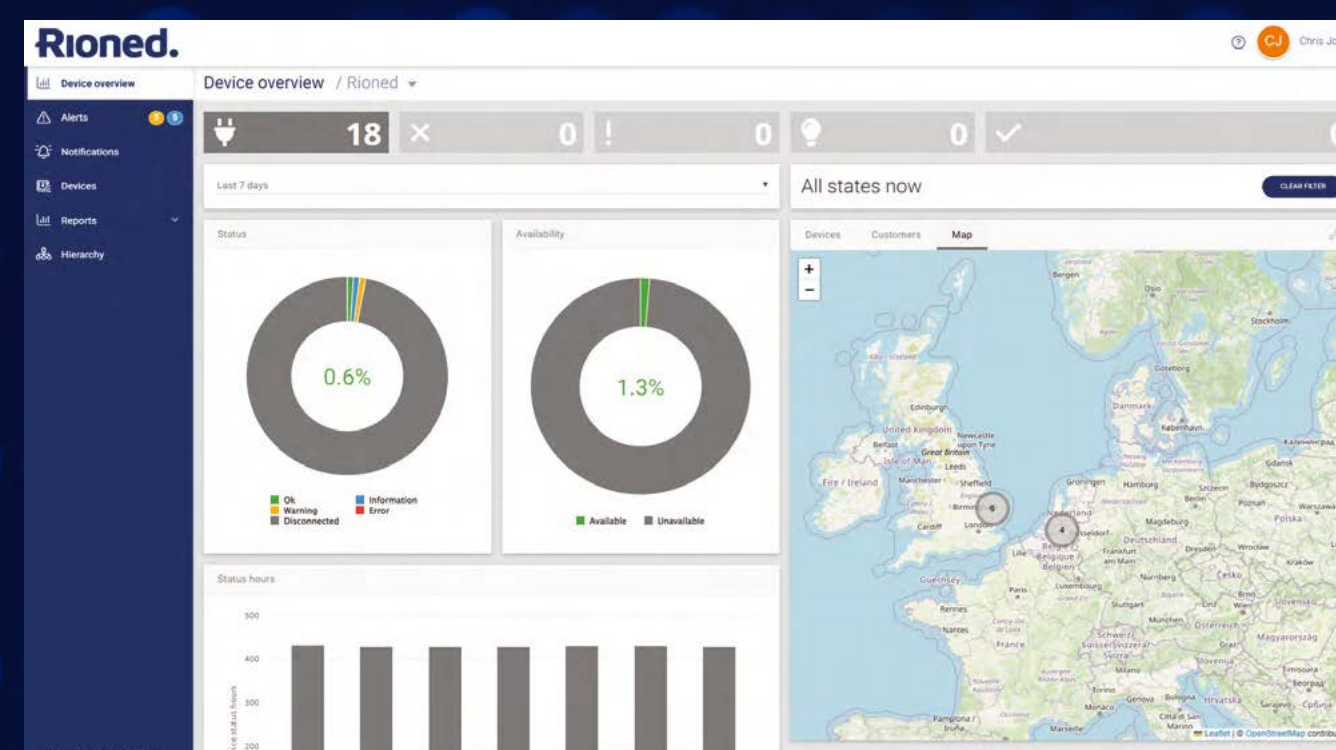

RioConnect.

FROM THE DRAIN TO THE DEPOT

A SECURE CLOUD-BASED PLATFORM - ACCESSIBLE ANYTIME, ANYWHERE

Fleet managers now have a remote view of how machines are used in the field.

- Machine location
- Operating hours
- Usage data
- Performance data
- Machine status
- Fleet overview

Live data of machine activity, usage patterns and location, supporting better scheduling, maintenance planning and operational control.

RioConnect helps teams act sooner, with custom email alerts that support faster response.

Secure cloud platform

Real-time & historical data

Works via on-board SIM gateway

Single or Multiple Tracked Machines

THE NEW STANDARD IN CONNECTED JETTING

BOOK YOUR CITYJET DEMO

Experience proven jetting performance, advanced control and connected machine monitoring with the CityJet. With RioConnect now included as standard, every new CityJet helps contractors work smarter, manage with confidence and build a more connected fleet.