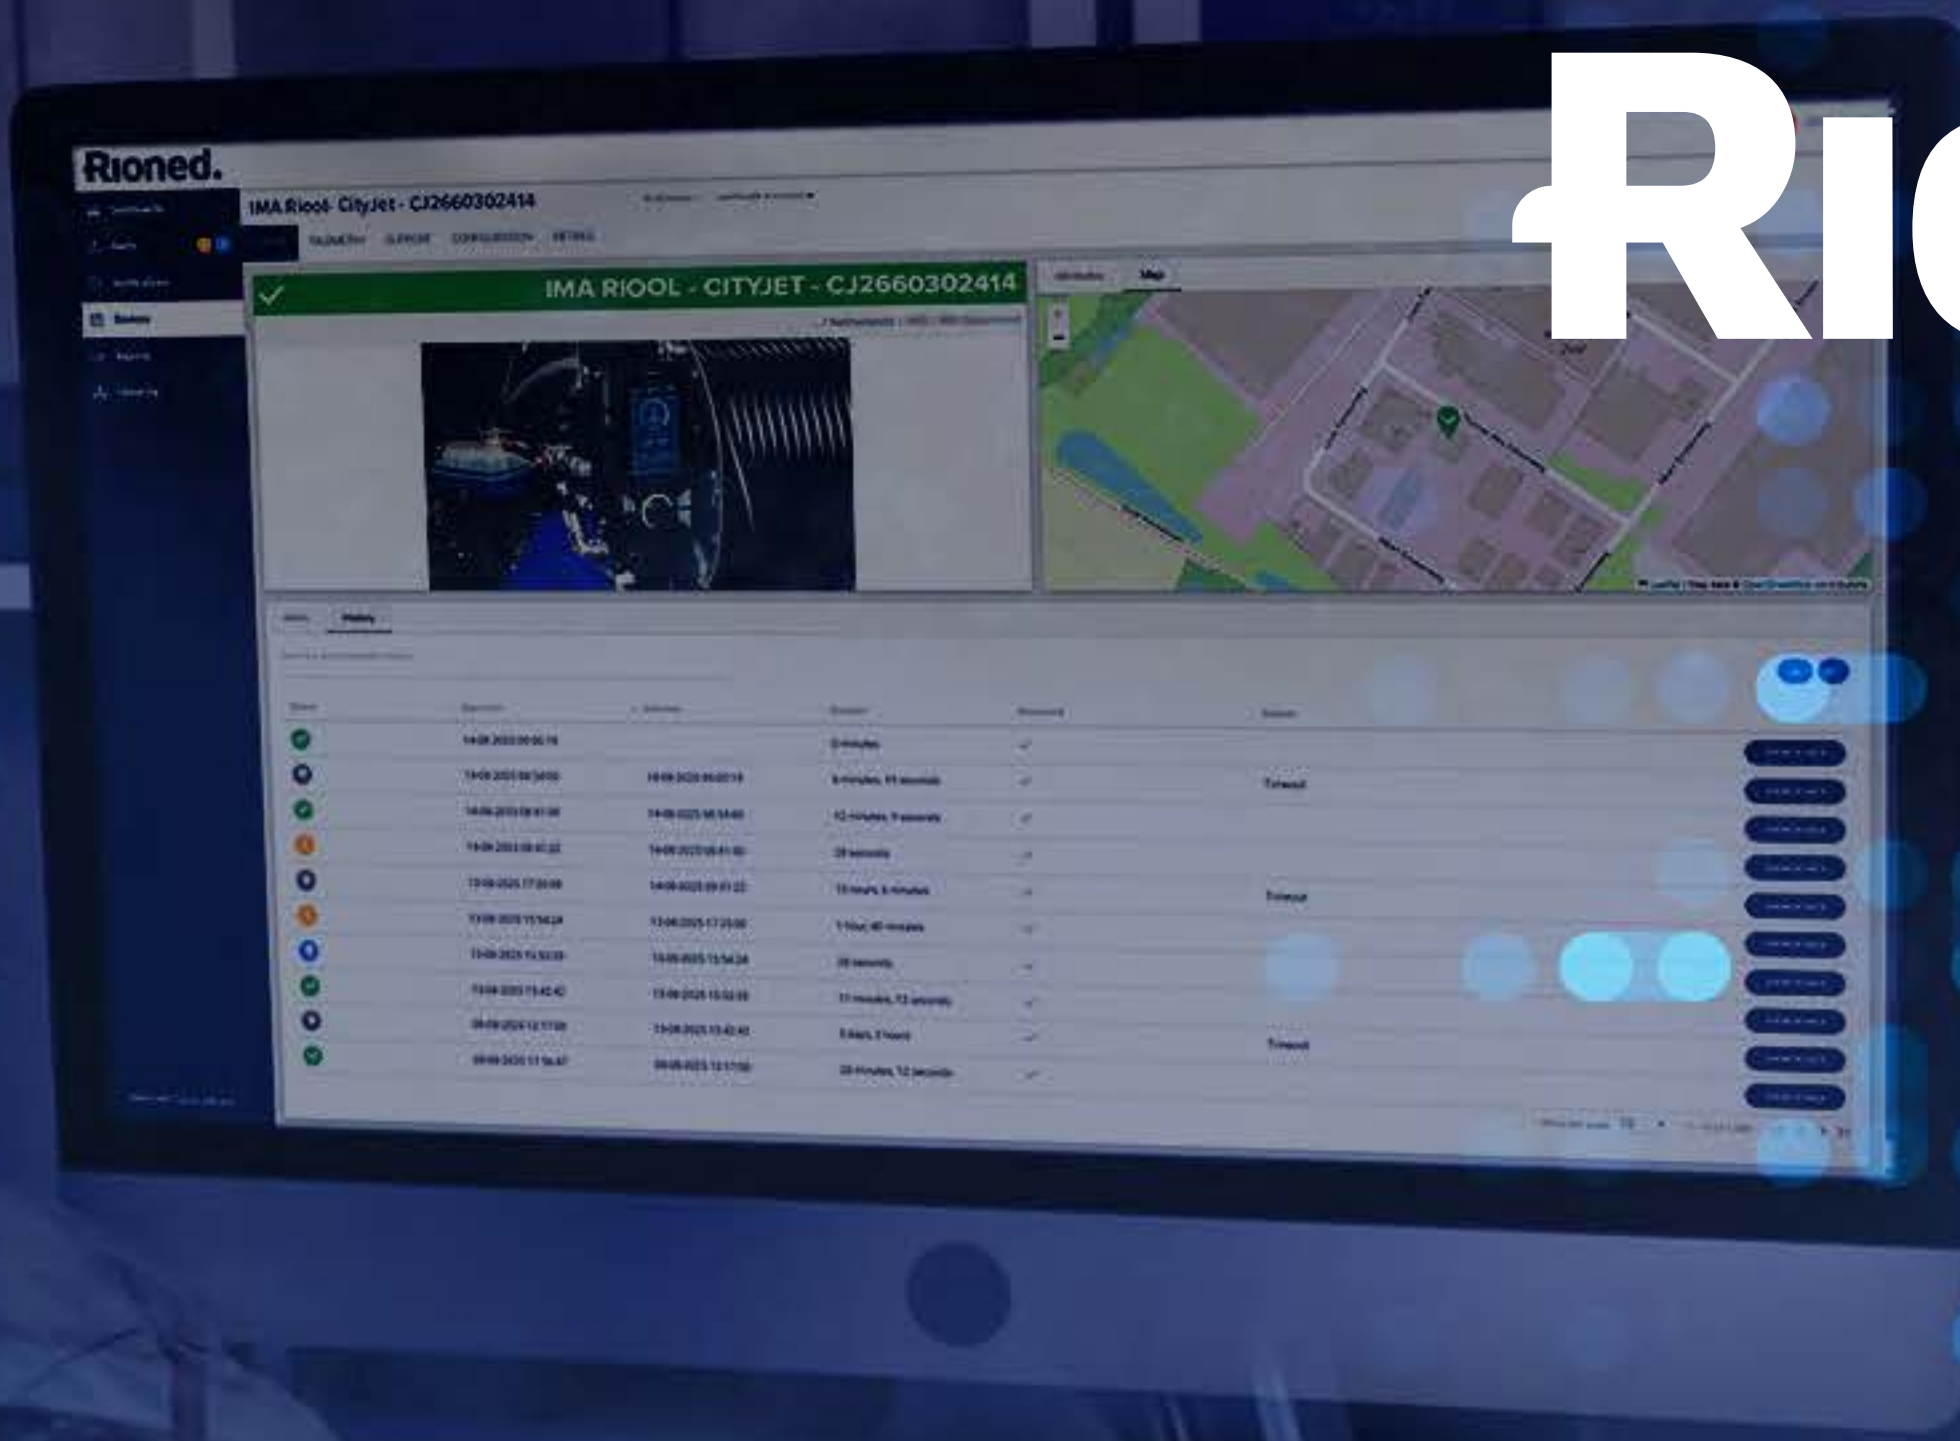

Rioned.

Rioned.
CityJet

QUICK GUIDE

CITYJET WITH RIOCONNECT

PERFORMANCE, CONTROL & CONNECTIVITY

THE WORLD'S FAVOURITE JETTER JUST GOT SMARTER

Every new CityJet now includes RioConnect connectivity, giving operators and fleet managers a smarter way to remotely monitor machine usage and location.

∅
**450mm
DRAINS**

STOP

EMERGENCY STOP

OK

MACHINE MANAGEMENT BUILT-IN

ENHANCED CONTROL VIA

- 1. eCONTROL TOUCH**
- 2. RIOMOTE WITH LCD**

The eControl Touch provides clear machine information and intuitive control. Operators can view data, diagnostics and key operating information on the 7" touchscreen, with essential details also relayed to the LCD screen on the new RioMote.

RioConnect.

FROM THE DRAIN TO THE DEPOT

A SECURE CLOUD-BASED PLATFORM - ACCESSIBLE ANYTIME, ANYWHERE

Fleet managers now have a remote view of how machines are used in the field.

- Machine location
- Operating hours
- Usage data
- Performance data
- Machine status
- Fleet overview

Live data of machine activity, usage patterns and location, supporting better scheduling, maintenance planning and operational control.

RioConnect helps teams act sooner, with custom email alerts that support faster response.