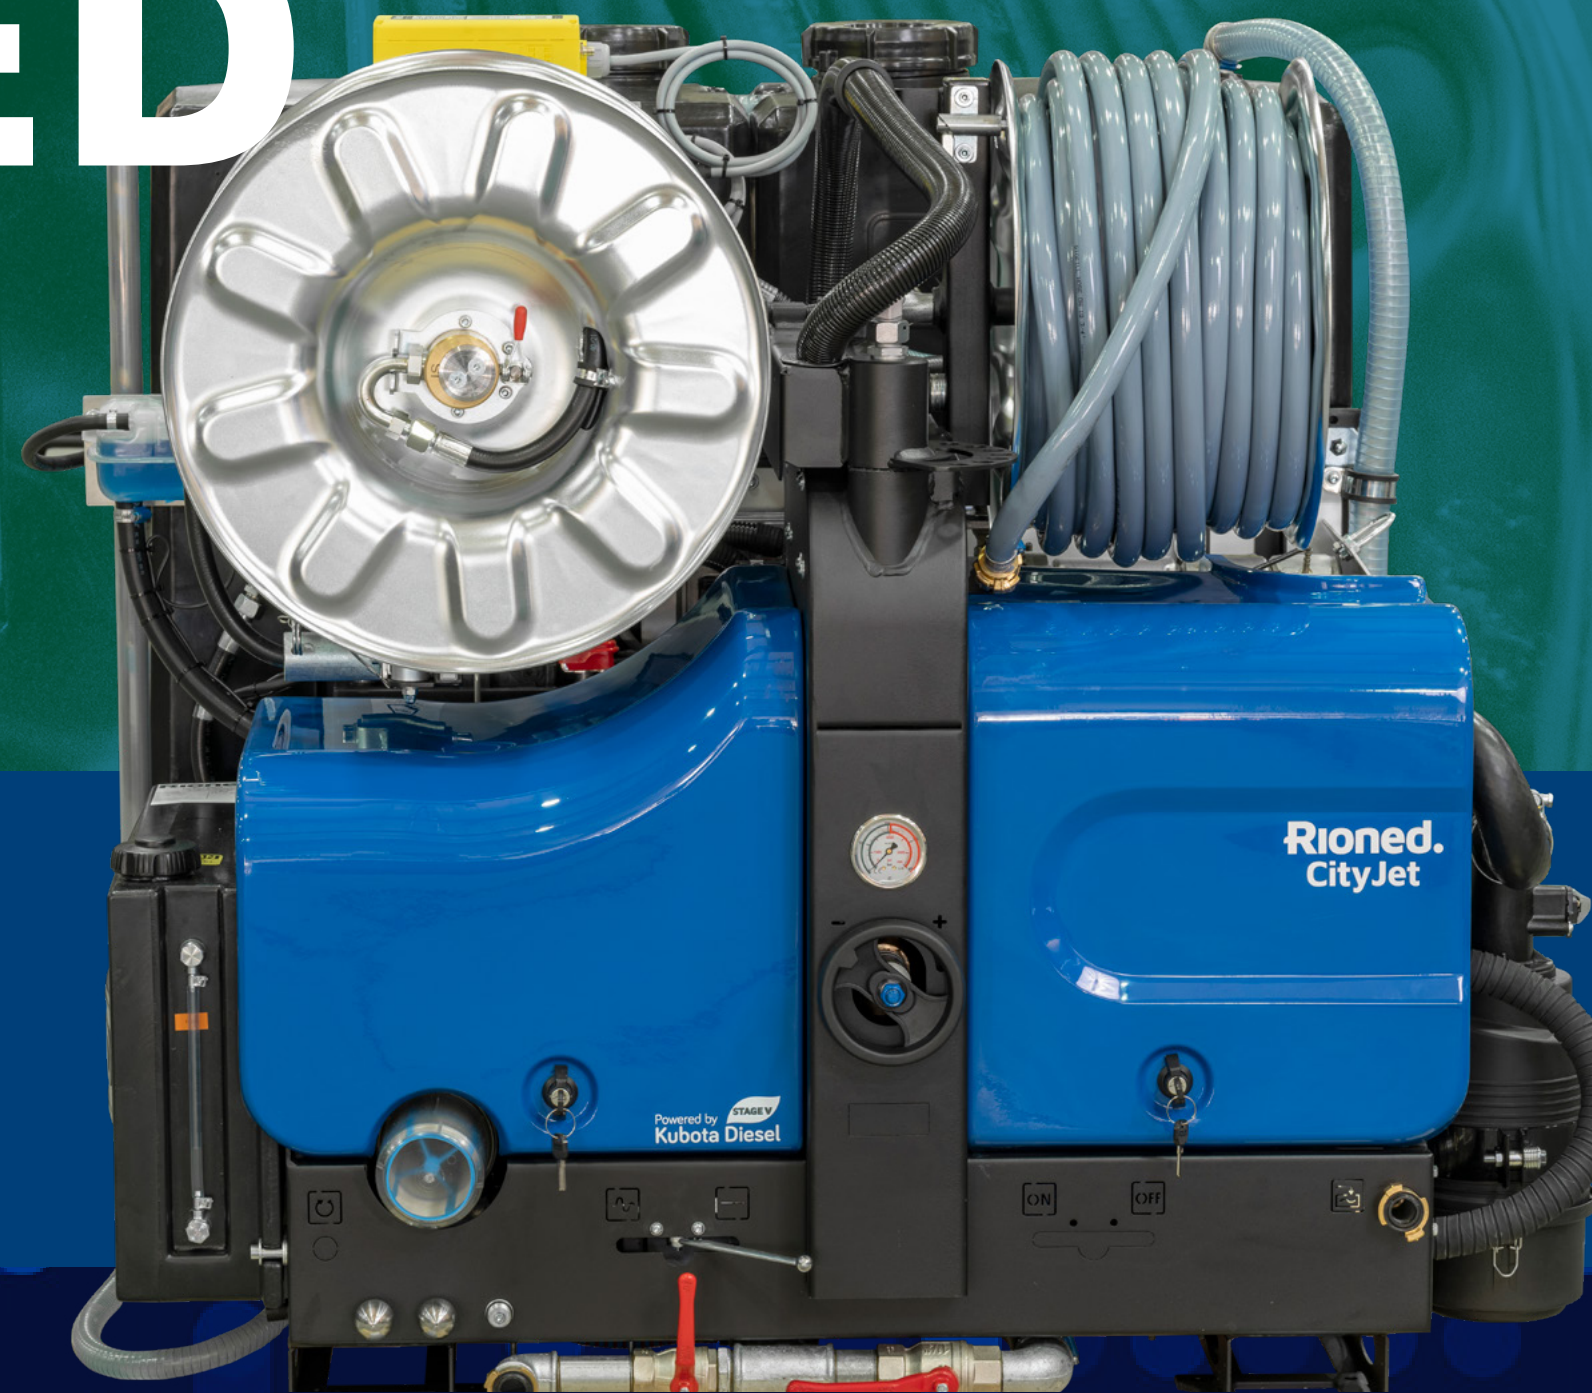

Rioned.

Rioned.
CityJet

QUICK GUIDE

CITYJET WITH RIOCONNECT

PERFORMANCE, CONTROL & CONNECTIVITY

THE WORLD'S FAVOURITE JETTER JUST GOT SMARTER

Every new CityJet now includes RioConnect connectivity, giving operators and fleet managers a smarter way to remotely monitor machine usage and location.

RioConnect.

R.

WARRANTY

2-YEARS

THE CITYJET AT A GLANCE

- 250 bar / 60 lpm standard performance
- Other performance options available
- Petrol, diesel and PTO drive options
- 180° swivelling hose reel
- Hydraulically driven hose reel
- eControl Touch and RioMote
- RioConnect fleet connectivity platform

RioConnect.

FROM THE DRAIN TO THE DEPOT

A SECURE CLOUD-BASED PLATFORM - ACCESSIBLE ANYTIME, ANYWHERE

Fleet managers now have a remote view of how machines are used in the field.

- Machine location
- Operating hours
- Usage data
- Performance data
- Machine status
- Fleet overview

Secure cloud platform

Real-time & historical data

Works via on-board SIM gateway

Single or Multiple Tracked Machines

THE NEW STANDARD IN CONNECTED JETTING

BOOK YOUR CITYJET DEMO

Experience proven jetting performance, advanced control and connected machine monitoring with the CityJet. With RioConnect now included as standard, every new CityJet helps contractors work smarter, manage with confidence and build a more connected fleet.