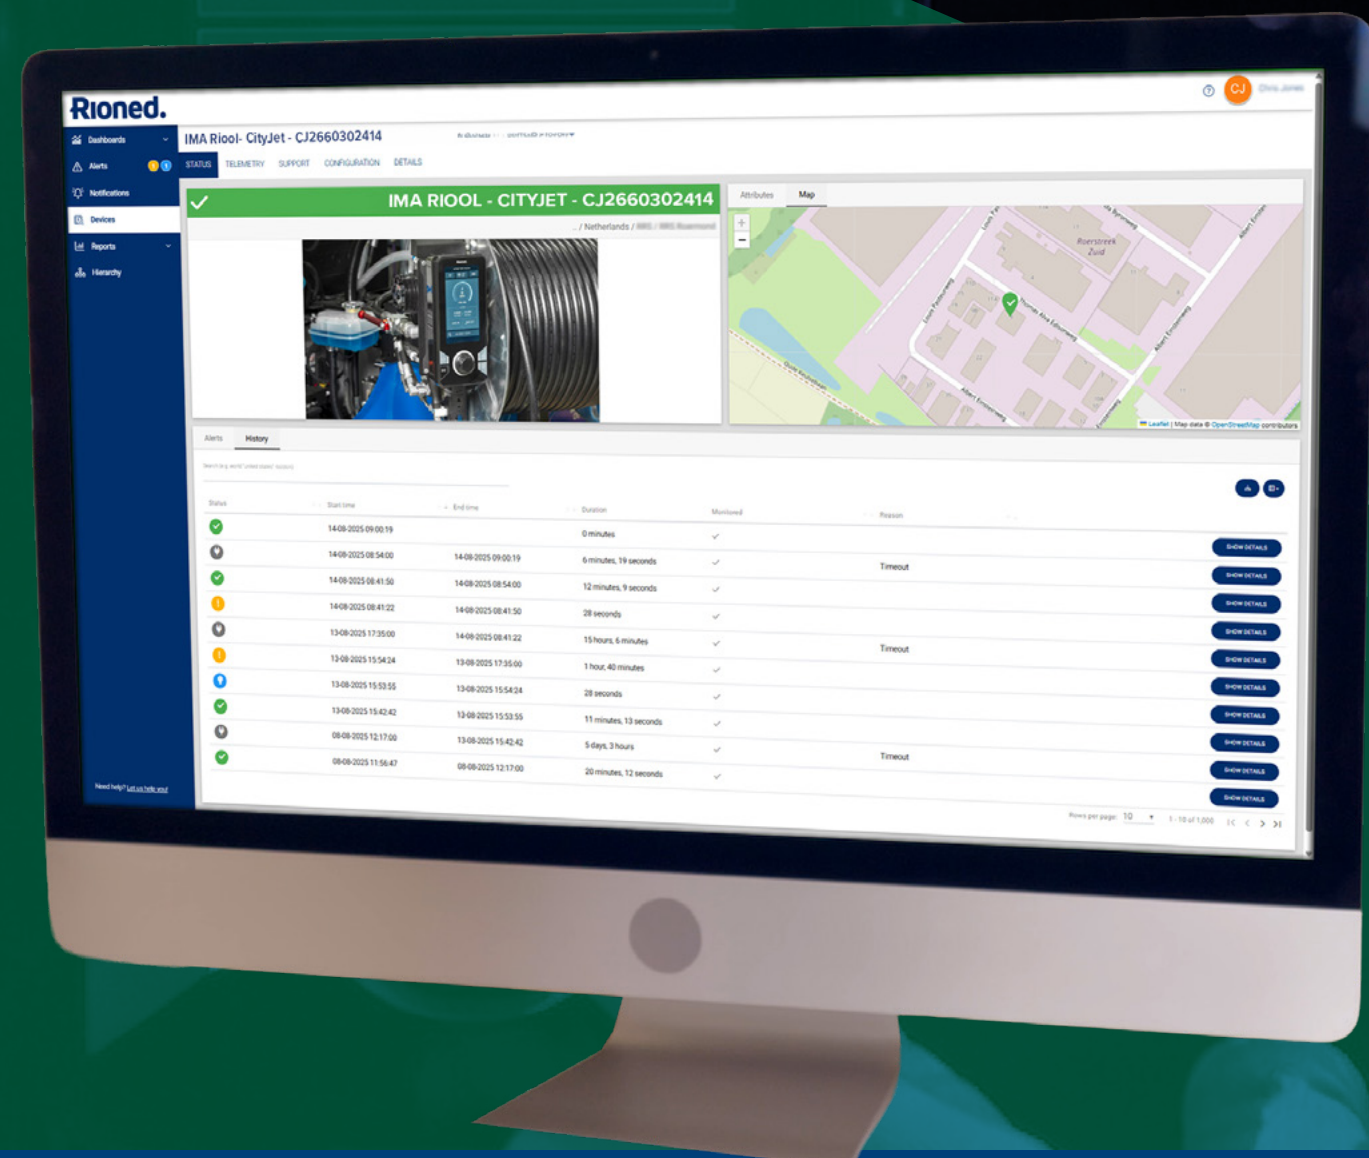

∅
**450mm
DRAINS**

STOP

EMERGENCY STOP

OK

MACHINE MANAGEMENT BUILT-IN

ENHANCED CONTROL VIA

- 1. eCONTROL TOUCH**
- 2. RIOMOTE WITH LCD**

The eControl Touch provides clear machine information and intuitive control. Operators can view data, diagnostics and key operating information on the 7" touchscreen, with essential details also relayed to the LCD screen on the new RioMote.

RioConnect.

FROM THE DRAIN TO THE DEPOT

A SECURE CLOUD-BASED PLATFORM - ACCESSIBLE ANYTIME, ANYWHERE

Fleet managers now have a remote view of how machines are used in the field.

- Machine location
- Operating hours
- Usage data
- Performance data
- Machine status
- Fleet overview

RioConnect.

HOW IT WORKS

Now included with every new CityJet:

- Integrated SIM card
- Live machine data
- Cloud Portal access
- First Year of RioConnect FREE

Machine data is transmitted directly to the RioConnect portal - no integration with your internal IT systems required.

Live data of machine activity, usage patterns and location, supporting better scheduling, maintenance planning and operational control.

RioConnect helps teams act sooner, with custom email alerts that support faster response.