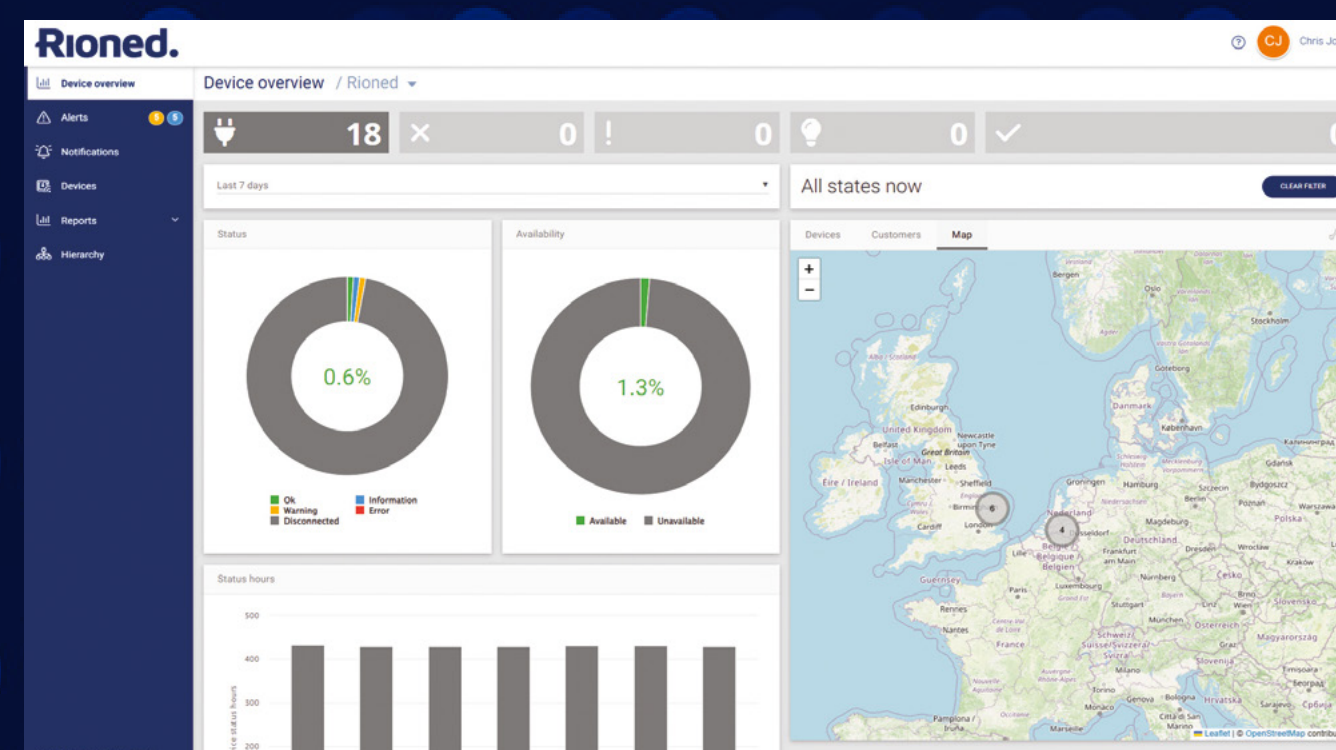

RioConnect.

FROM THE DRAIN TO THE DEPOT

A SECURE CLOUD-BASED PLATFORM - ACCESSIBLE ANYTIME, ANYWHERE

Fleet managers now have a remote view of how machines are used in the field.

- Machine location
- Operating hours
- Usage data
- Performance data
- Machine status
- Fleet overview

Live data of machine activity, usage patterns and location, supporting better scheduling, maintenance planning and operational control.

RioConnect helps teams act sooner, with custom email alerts that support faster response.

Secure cloud platform

Real-time & historical data

Works via on-board SIM gateway

Single or Multiple Tracked Machines

THE NEW STANDARD IN CONNECTED JETTING

BOOK YOUR CITYJET DEMO

Experience proven jetting performance, advanced control and connected machine monitoring with the CityJet. With RioConnect now included as standard, every new CityJet helps contractors work smarter, manage with confidence and build a more connected fleet.