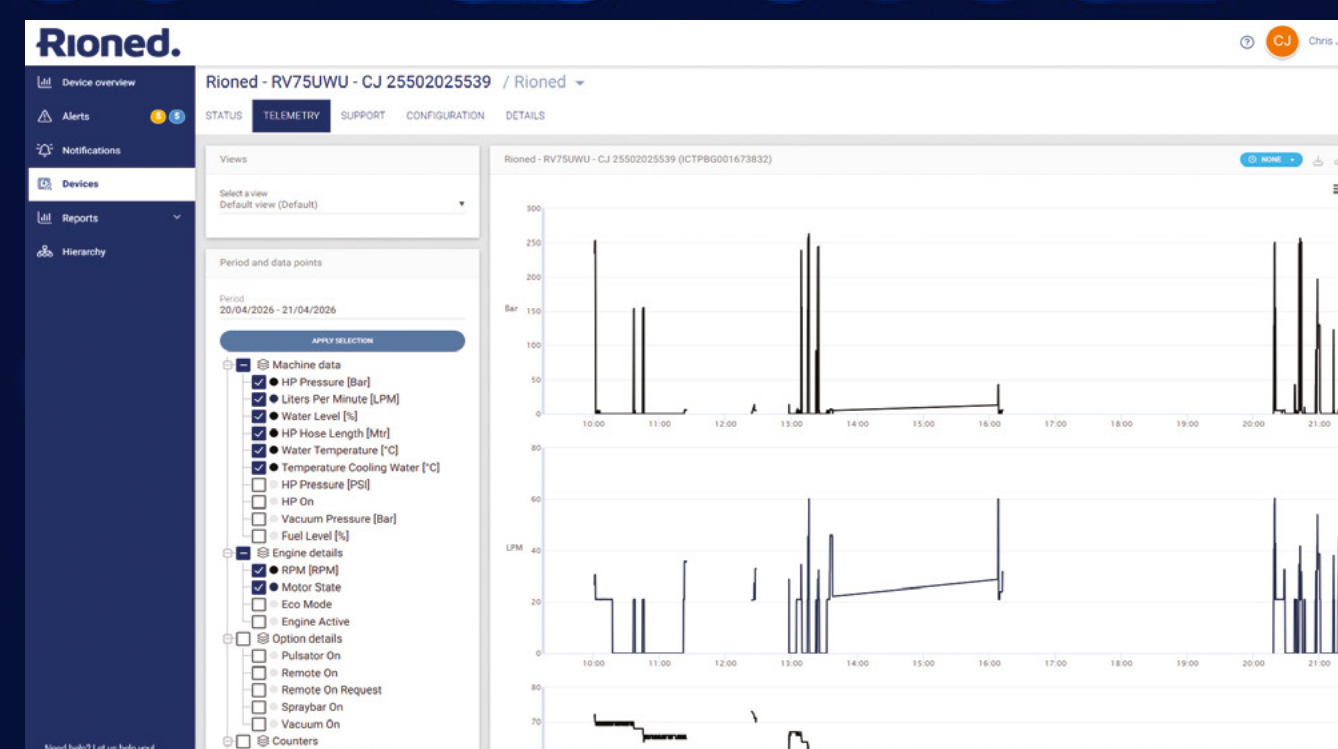

RioConnect.

FROM THE DRAIN TO THE DEPOT

A SECURE CLOUD-BASED PLATFORM - ACCESSIBLE ANYTIME, ANYWHERE

Fleet managers now have a remote view of how machines are used in the field.

- Machine location
- Operating hours
- Usage data
- Performance data
- Machine status
- Fleet overview

Live data of machine activity, usage patterns and location, supporting better scheduling, maintenance planning and operational control.

RioConnect helps teams act sooner, with custom email alerts that support faster response.

Secure cloud platform

Real-time & historical data

Works via on-board SIM gateway

Single or Multiple Tracked Machines

THE NEW STANDARD IN CONNECTED JETTING

BOOK YOUR CITYJET DEMO

Experience proven jetting performance, advanced control and connected machine monitoring with the CityJet. With RioConnect now included as standard, every new CityJet helps contractors work smarter, manage with confidence and build a more connected fleet.