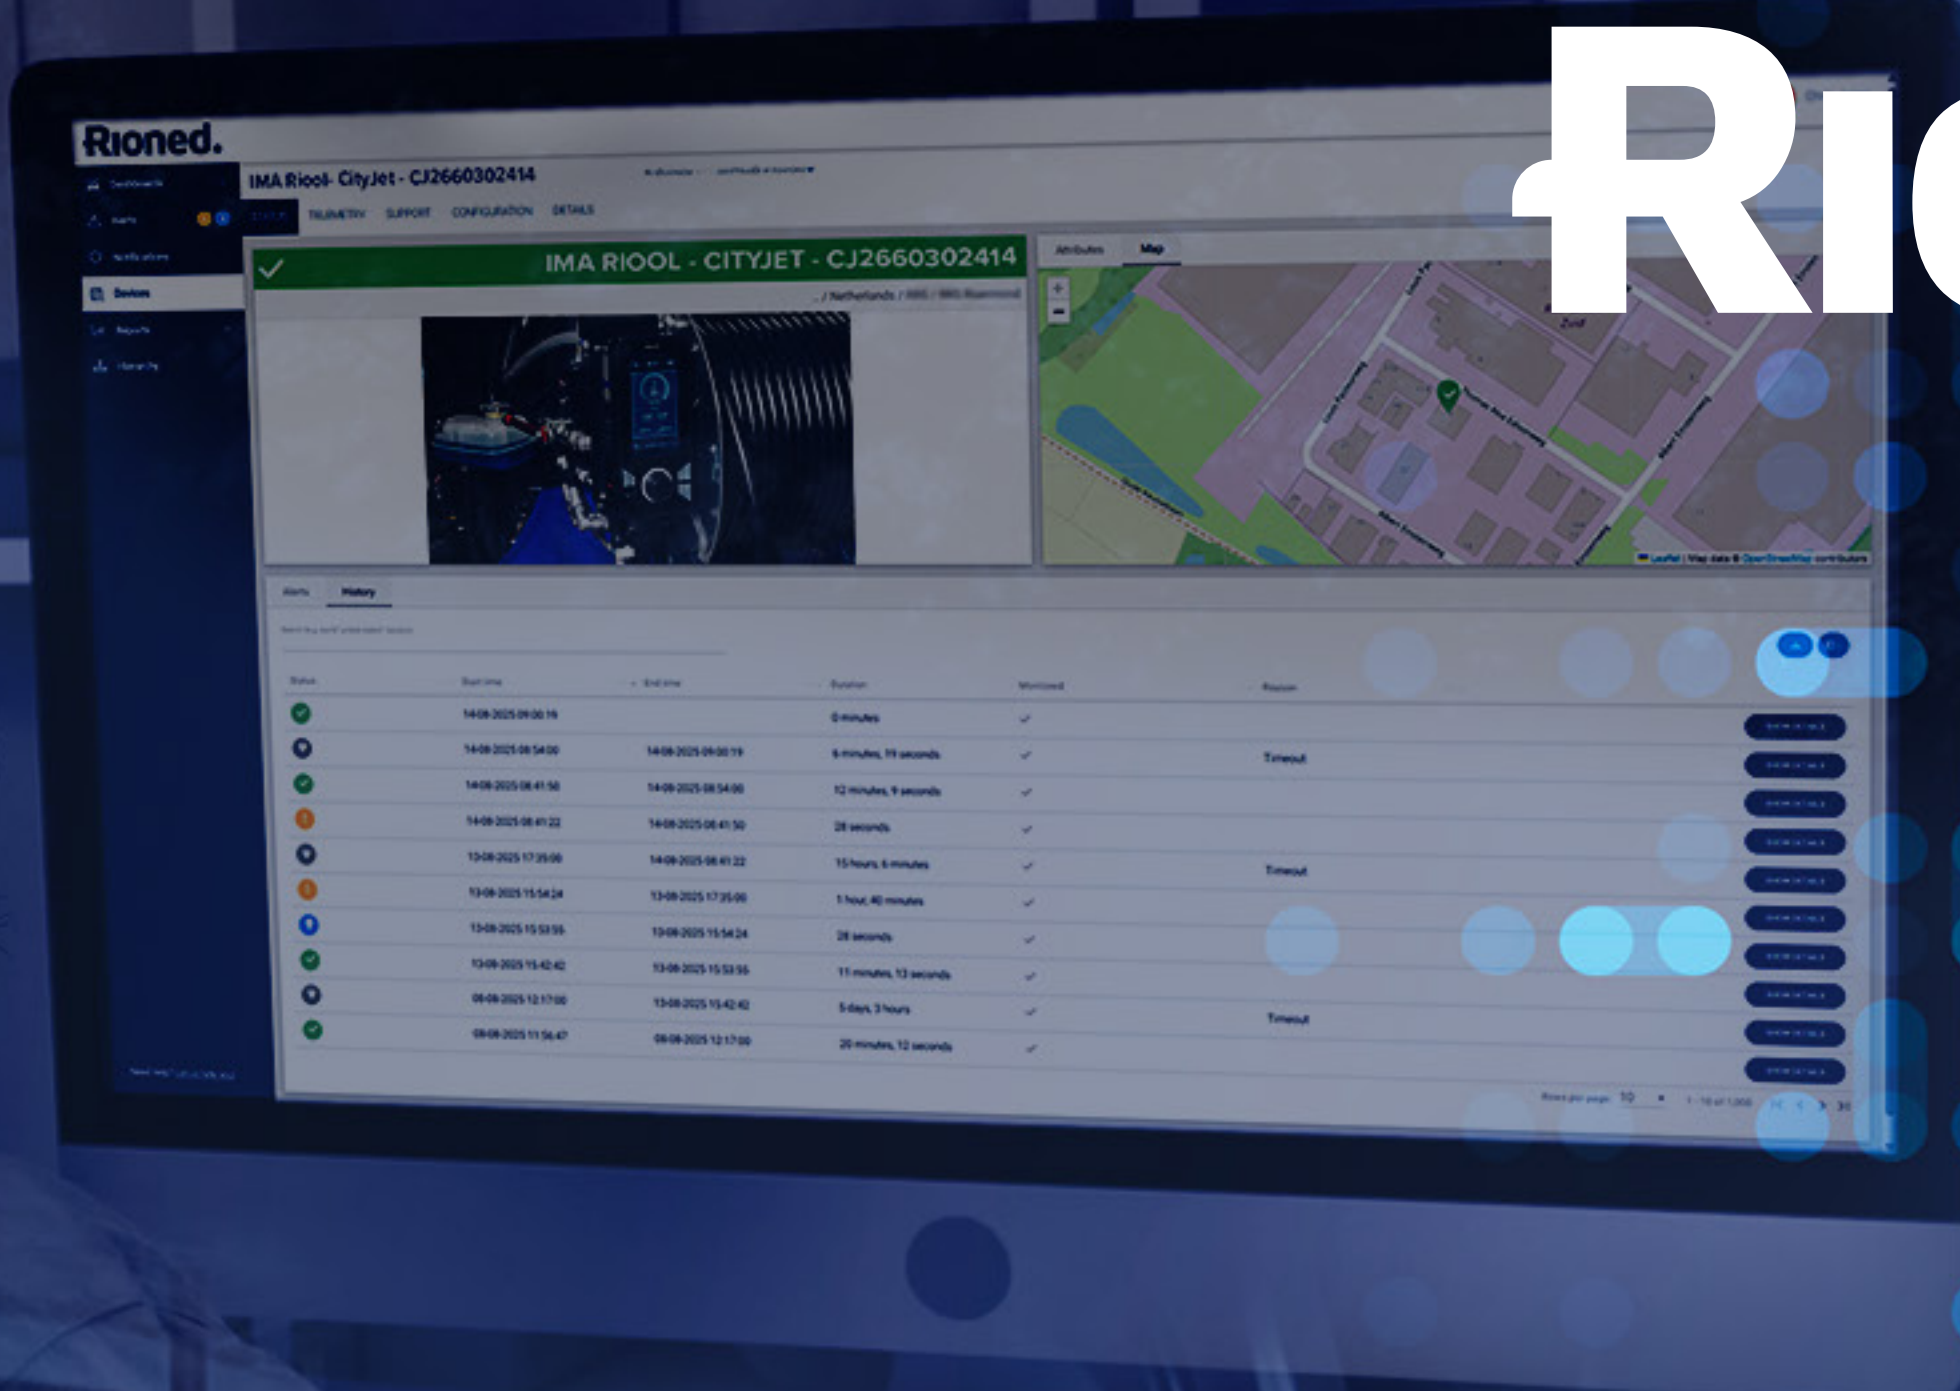

Rioned.

Rioned.
CityJet

QUICK GUIDE

CITYJET WITH RIOCONNECT

PERFORMANCE, CONTROL & CONNECTIVITY

THE WORLD'S FAVOURITE JETTER JUST GOT SMARTER

Every new CityJet now includes RioConnect connectivity, giving operators and fleet managers a smarter way to remotely monitor machine usage and location.

∅
**450mm
DRAINS**

STOP

EMERGENCY STOP

OK

MACHINE MANAGEMENT BUILT-IN

ENHANCED CONTROL VIA

- 1. eCONTROL TOUCH**
- 2. RIOMOTE WITH LCD**

The eControl Touch provides clear machine information and intuitive control. Operators can view data, diagnostics and key operating information on the 7" touchscreen, with essential details also relayed to the LCD screen on the new RioMote.

RioConnect.

FROM THE DRAIN TO THE DEPOT

A SECURE CLOUD-BASED PLATFORM - ACCESSIBLE ANYTIME, ANYWHERE

Fleet managers now have a remote view of how machines are used in the field.

- Machine location
- Operating hours
- Usage data
- Performance data
- Machine status
- Fleet overview

Live data of machine activity, usage patterns and location, supporting better scheduling, maintenance planning and operational control.

RioConnect helps teams act sooner, with custom email alerts that support faster response.